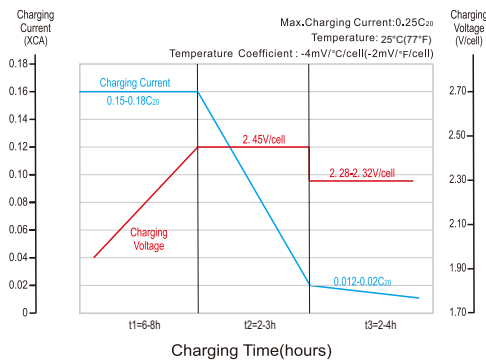

Less water loss

- PAM/NAM amount optimization
- New PAM/NAM recipe introduced
- Rare earth alloy

Delay PAM softening and shedding

- Plate assembly pressure re-engineering
- 4BS crystal paste mixing & curing technology
- Higher paste density

Solve NAM sulphation

- Carbon boost technology
- Pre-sulfate technology

Optimize electrolyte stratification

- Introduce AGM-GEL technology

Charging Profiles

Relationship of OCV and State Of Charge

Cycle Life in Relation to Depth Of Discharges