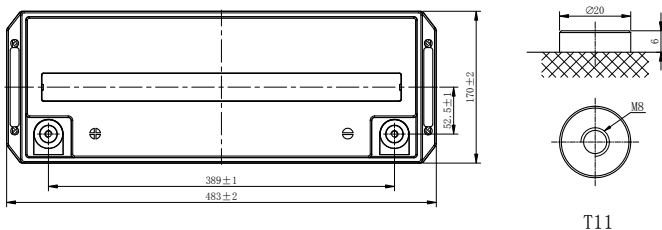

INCOMPARABLE DEEP CYCLE AGM BATTERY

LDC12-180 (12V180Ah)

CHARACTERISTICS

Item	Specifications
Voltage	12V
Dimension	Length 483mm (19.0inches)
	Width 170mm (6.69inches)
	Container Height 238.5mm (9.39inches)
	Total Height 238.5mm (9.39inches)
Approx Weight	50.1kg (110.5lbs)
Terminal	T11(M8)
Container Material	ABS
Reserve Capacity	25A 395min
	56A 155min
Capacity	20HR 180Ah
	5HR 162Ah
Operating Temp. Range	Discharge -20~55°C (-4~131°F)
	Charge 0~40°C (32~104°F)
	Storage -15~40°C (5~104°F)