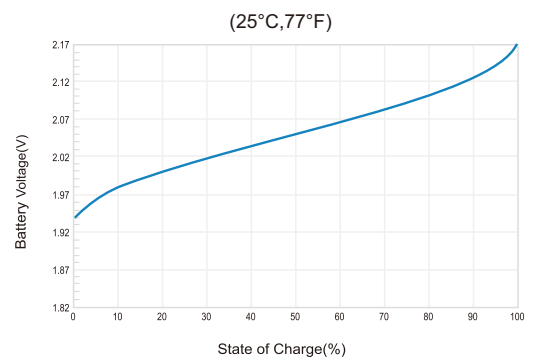

Solve NAM sulphation

- Carbon boost technology
- Pre-sulfate technology

Optimize electrolyte stratification

- Introduce AGM-GEL technology

Charging Profiles

Relationship of OCV and State Of Charge

Cycle Life in Relation to Depth Of Discharges