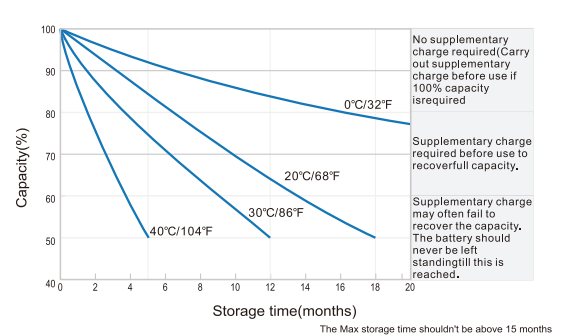

Self-discharge Characteristics

Leoch International Technology Ltd.
www.leoch.com

Leoch Batteries Pte Ltd
www.leoch.sg

Leoch Battery Corporation
www.leochamericas.com

Leoch Europe S.A.
www.leoch.eu