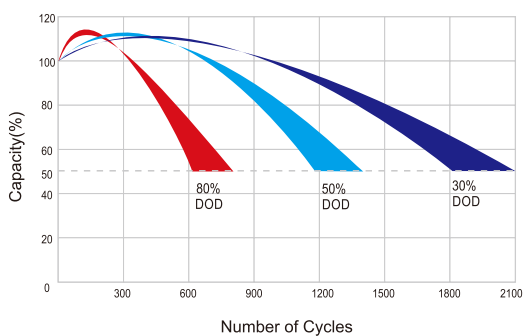

Solve NAM sulphation

- Carbon boost technology
- Pre-sulfate technology

Optimize electrolyte stratification

- Introduce AGM-GEL technology

Charging Profiles

Relationship of OCV and State Of Charge

Cycle Life in Relation to Depth Of Discharges