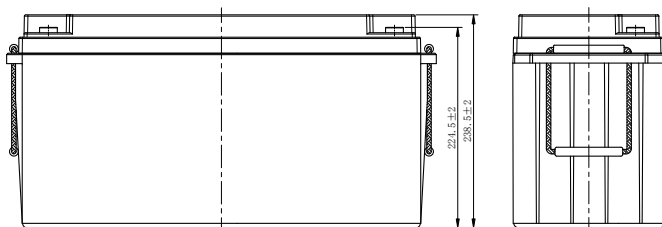

INCOMPARABLE DEEP CYCLE AGM BATTERY

LDC12-180 (12V180Ah)

CHARACTERISTICS

Item	Specifications
Voltage	12V
Dimension	Length 483mm (19.0inches)
	Width 170mm (6.69inches)
	Container Height 238.5mm (9.39inches)
	Total Height 238.5mm (9.39inches)
Approx Weight	50.1kg (110.5lbs)
Terminal	T11(M8)
Container Material	ABS
Reserve Capacity	25A 395min
	56A 155min
Capacity	20HR 180Ah
	5HR 162Ah
Operating Temp. Range	Discharge -20~55°C (-4~131°F)
	Charge 0~40°C (32~104°F)
	Storage -15~40°C (5~104°F)